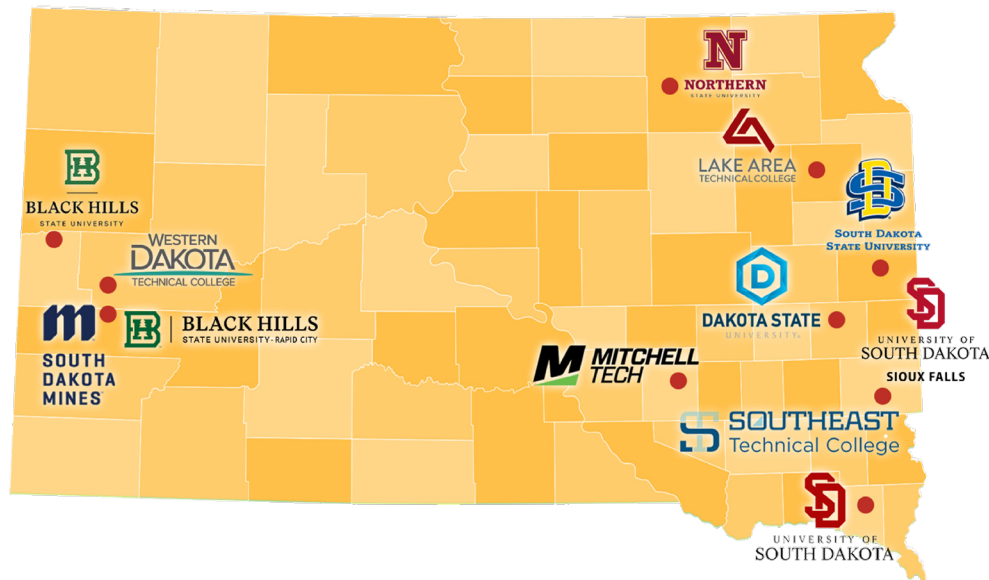

COLLEGE DECISION MAP

TAKE A PATH THAT LEADS TO SUCCESS!

WHAT KIND OF DEGREE DO YOU WANT?

- Associate Degree
- Bachelor Degree
- Certificate or Diploma

Visit the **CAREER EXPLORATION** page on OurDakotaDreams.com to learn more!

WHAT ARE YOUR TOP 3 COLLEGES OF INTEREST?

1. _____
2. _____
3. _____

Visit the **EXPLORING COLLEGES** page on OurDakotaDreams.com to find colleges that offer the program you plan to study.

HOW FAR AWAY IS YOUR SOUTH DAKOTA COLLEGES OF INTEREST?

CONTINUED ON THE NEXT PAGE!

COLLEGE DECISION MAP

TAKE A PATH THAT LEADS TO SUCCESS!

WHAT ARE THE ADMISSIONS REQUIREMENTS FOR YOUR TOP THREE COLLEGES OF INTEREST?

Visit each college's website to find their admissions requirements (ourdakotadreams.com/exploring-colleges/college-admissions).