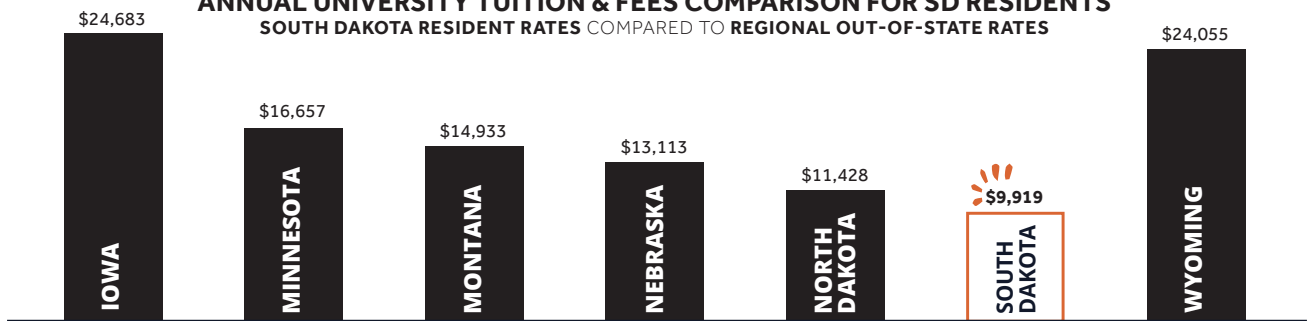

ANNUAL UNIVERSITY TUITION & FEES COMPARISON FOR SD RESIDENTS

SOUTH DAKOTA RESIDENT RATES COMPARED TO REGIONAL OUT-OF-STATE RATES

These figures are based on average 2025-26 public university tuition rates and mandatory fees. For most accurate pricing, visit the specific institutional website.

When you consider all the things you purchase throughout your life, few can shape your future and open new doors like a degree. Don't let the sticker price deter you from attending college. Remember to explore financial aid options and factor them into your final decision.

LEARN MORE ABOUT PAYING FOR COLLEGE:
ourdakotadreams.com/paying-for-college